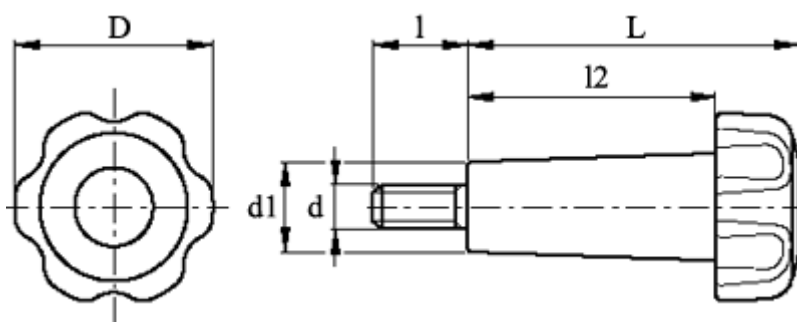

Data Sheet

Article number: 2302182232
Description: E+G Lobe knob
VTL.50/80 p-M10x20

Measures

D	= 50
d1	= 22.5
d 6H	= M10
l	= 20
L	= 82
l2	= 62